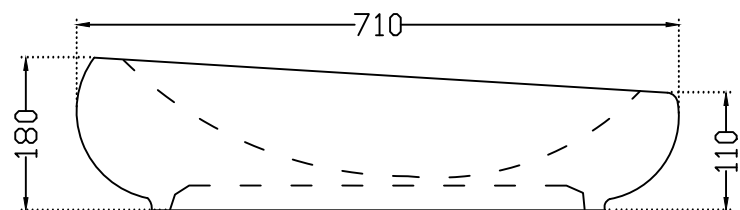

TOP VIEW

FRONT VIEW

	<b>Jaquar Group</b> Global Headquarters Plot No. 3, Sector- M-11, IMT Manesar Gurgaon, NCR - 122050, India E-mail : Sales: support@jaquar.com Customer Service : service@jaquar.com	ITEM CODE <b>ADS-BLW-64915</b>
		ITEM TYPE <b>TABLE TOP BASIN</b>
		ITEM SIZE <b>710x460x180 mm</b>
	ALL DIMENSIONS ARE IN MM. (TOLERANCE ± 5 MM)	