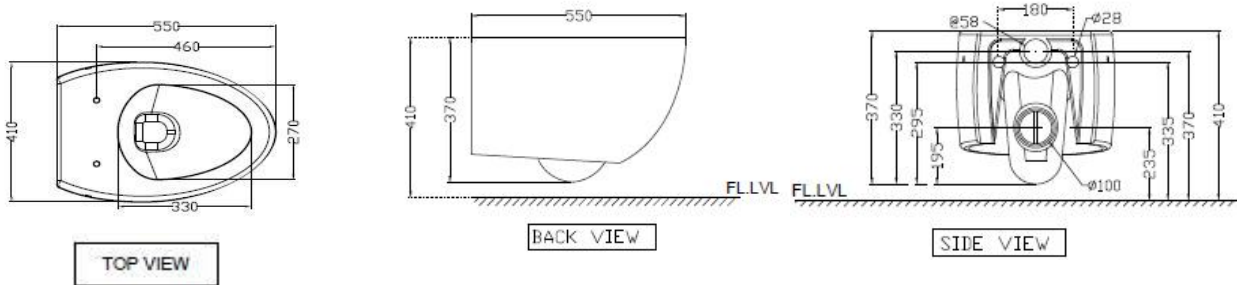

SPECIFICATION DATA SHEET

PRODUCT DETAILS

Manufacturer :	Artize	Type:	Wall Hung WC
Colour:	White	Flush valves	Regular, Dual & I Flush advantages
Outlet	Horizontal	Material:	Ceramic - Vitreous China
Technical Details:	Internal diameter of inlet hole dia. $\varnothing 58 \pm 3$ mm External diameter of outlet hole dia. $\varnothing 100 \pm 5$ mm		

PRODUCT IMAGE

TECHNICAL DRAWING

Product Dimension	410x550x370 mm	FEATURES
Product Weight	18.0 kg	Exclusive Design, Open Rim WC , Efficient Dual Flushing - 3/6 LPF, Anti Germ Glaze,

ACCESSORIES INCLUDED

UF soft close seat cover	KAS-WHT-49101
Fixing kit	ZPS-WHT-1212

ACCESSORIES EXCLUDED

Rack bolt	ZPS-SNS-RB07
Concealed cistern	APC-WHT-5012500FS, APC-WHT-5012500FP

CERTIFICATION

Compliance :	EN 997 :2012+A1:2015	CE
--------------	----------------------	----

DISCLAIMER: Our every effort has been made to ensure factual accuracy, the information presented subject to changes due to requirements in different sites, markets and/ or countries. All dimensions are in mm (Tolerance ± 5 MM). Jaquar reserves the right to make the necessary amendments at any time without prior notice.