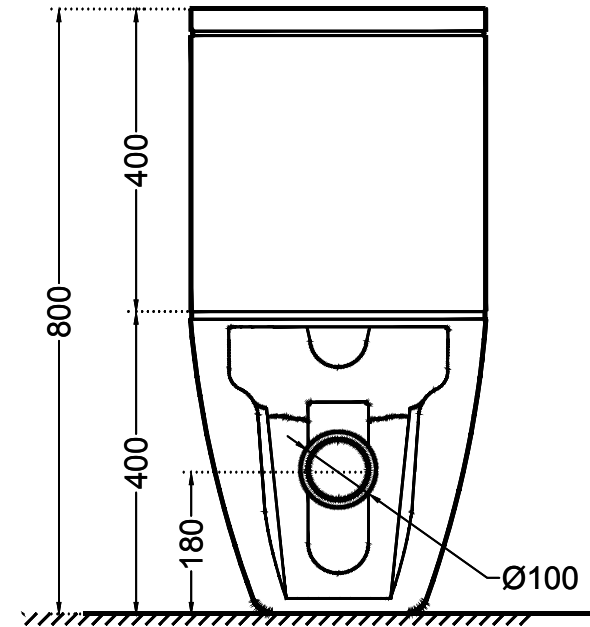

TOP VIEW

SIDE VIEW

BACK VIEW

	Jaquar Group		ITEM CODE	LXS-WHT-67753P180UFSMZ
	Global Headquarters Plot No. 3, Sector- M-11, IMT Manesar Gurgaon, NCR - 122050, India		ITEM TYPE	Complete Set For Coupled WC (P-Trap 180 mm)
	E-mail : Sales: support@jaquar.com Customer Service : service@jaquar.com		ITEM SIZE	390x650x800 mm
	ALL DIMENSIONS ARE IN MM. (TOLERANCE ± 5 MM)			