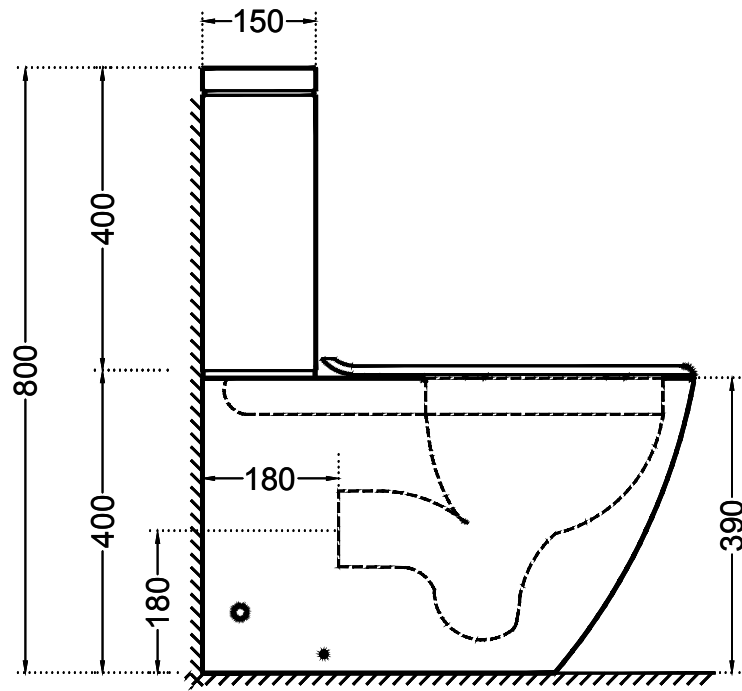

TOP VIEW

SIDE VIEW

BACK VIEW

	Jaquar Group		ITEM CODE	LXS-WHT-67753P180UFSMZ
	Global Headquarters Plot No. 3, Sector- M-11, IMT Manesar Gurgaon, NCR - 122050, India		ITEM TYPE	Complete Set For Coupled WC (P-Trap 180 mm)
	E-mail : Sales: support@jaquar.com Customer Service : service@jaquar.com		ITEM SIZE	390x650x800 mm
	ALL DIMENSIONS ARE IN MM. (TOLERANCE ± 5 MM)			