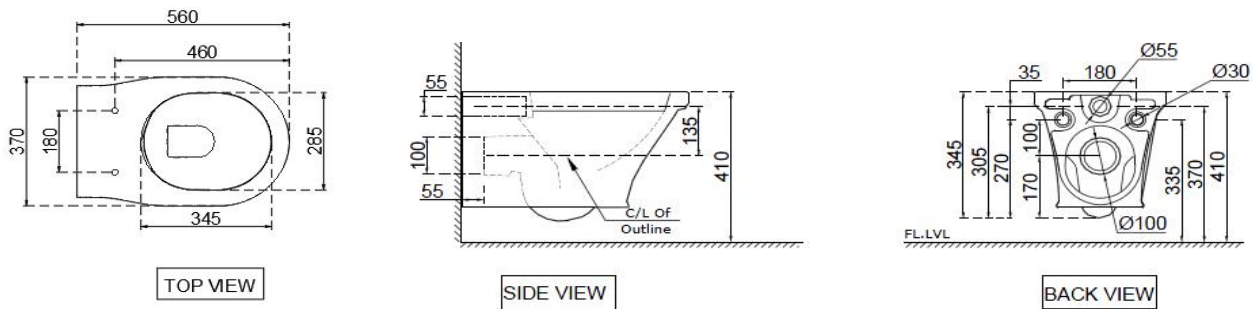

SPECIFICATION DATA SHEET

PRODUCT DETAILS

Manufacturer :	Artize	Type:	Wall Hung WC
Colour:	White	Flush valves	Regular, Dual & I Flush advantages
Outlet	Horizontal	Material:	Ceramic - FFC
Technical Details:	Internal diameter of inlet hole dia. $\varnothing 55 \pm 3$ mm External diameter of outlet hole dia. $\varnothing 100 \pm 5$ mm		

PRODUCT IMAGE

TECHNICAL DRAWING

Product Dimension	370x560x345 mm	FEATURES
Product Weight	25.5 Kg	Rimless, Crafted with soft corner, UF and Slim Seat Cover, Anti-germ Glaze and Seat Cover, Blind Installation, 3/6 LPF with Victorian look and Elegant Design.

DISCLAIMER: Our every effort has been made to ensure factual accuracy, the information presented subject to changes due to requirements in different sites, markets and/ or countries. All dimensions are in mm (Tolerance ± 5 MM). Jaquar reserves the right to make the necessary amendments at any time without prior notice.