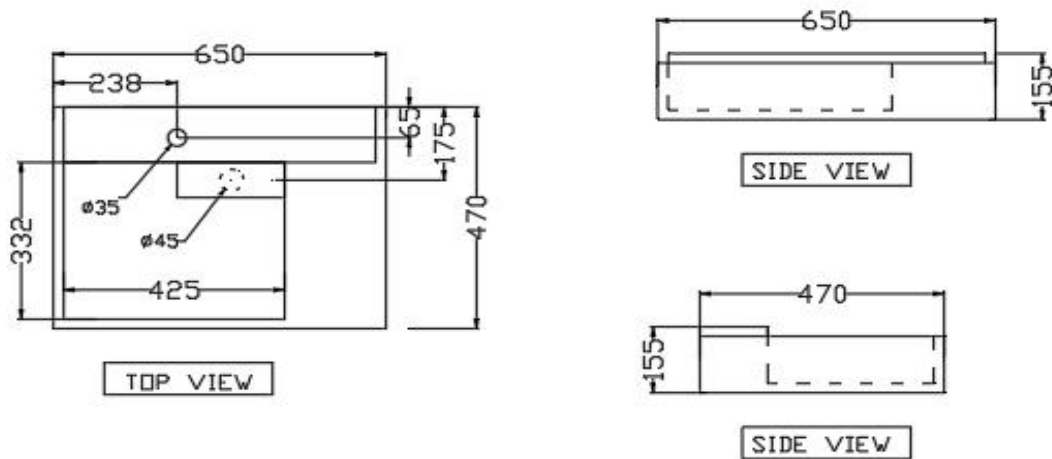

SPECIFICATION DATA SHEET

PRODUCT DETAILS

Manufacturer :	Artize	Type:	Table Top Basin
Outlet	Vertical	Colour:	White
Technical Details:	Tap hole dia. $\varnothing 35 \pm 2$ mm	Material:	Fine Fire Clay
	ID of waste outlet hole dia. $\varnothing 45 \pm 3$ mm Horizontal distance between the Bowl edge and the centre line of the waste outlet hole ≤ 155 mm		

PRODUCT IMAGE

TECHNICAL DRAWING

Product Dimension	650x470x155 mm	FEATURES Exclusive Design, Ceramic lid to under,cover the Waste coupling (Also Compatible ProductWeight 18.5 kg.. with LIN-71011B)
Basin Inner Dimension	425x332x100 mm	
Product Weight	11.5 kg	

ACCESSORIES INCLUDED

Ceramic Lid	ZPS-WHT-3029
-------------	--------------

CERTIFICATION

Compliance : EN 14688:2015 (E)	
---------------------------------------	--

DISCLAIMER: Our every effort has been made to ensure factual accuracy, the information presented subject to changes due to requirements in different sites, markets and/ or countries. All dimensions are in mm (Tolerance ± 5 MM). Jaquar reserves the right to make the necessary amendments at any time without prior notice.