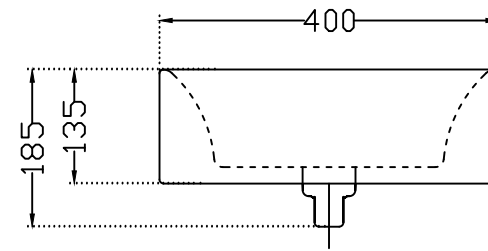

TOP VIEW

SIDE VIEW

	Jaquar Group Global Headquarters Plot No. 3, Sector- M-11, IMT Manesar Gurgaon, NCR - 122050, India E-mail : Sales: support@jaquar.com Customer Service : service@jaquar.com		ITEM CODE	LXS-BLM-67903N
	ITEM TYPE	TABLETOP BASIN		
	ITEM SIZE	600x400x135 mm		
	ALL DIMENSIONS ARE IN MM. (TOLERANCE ± 5 MM)			